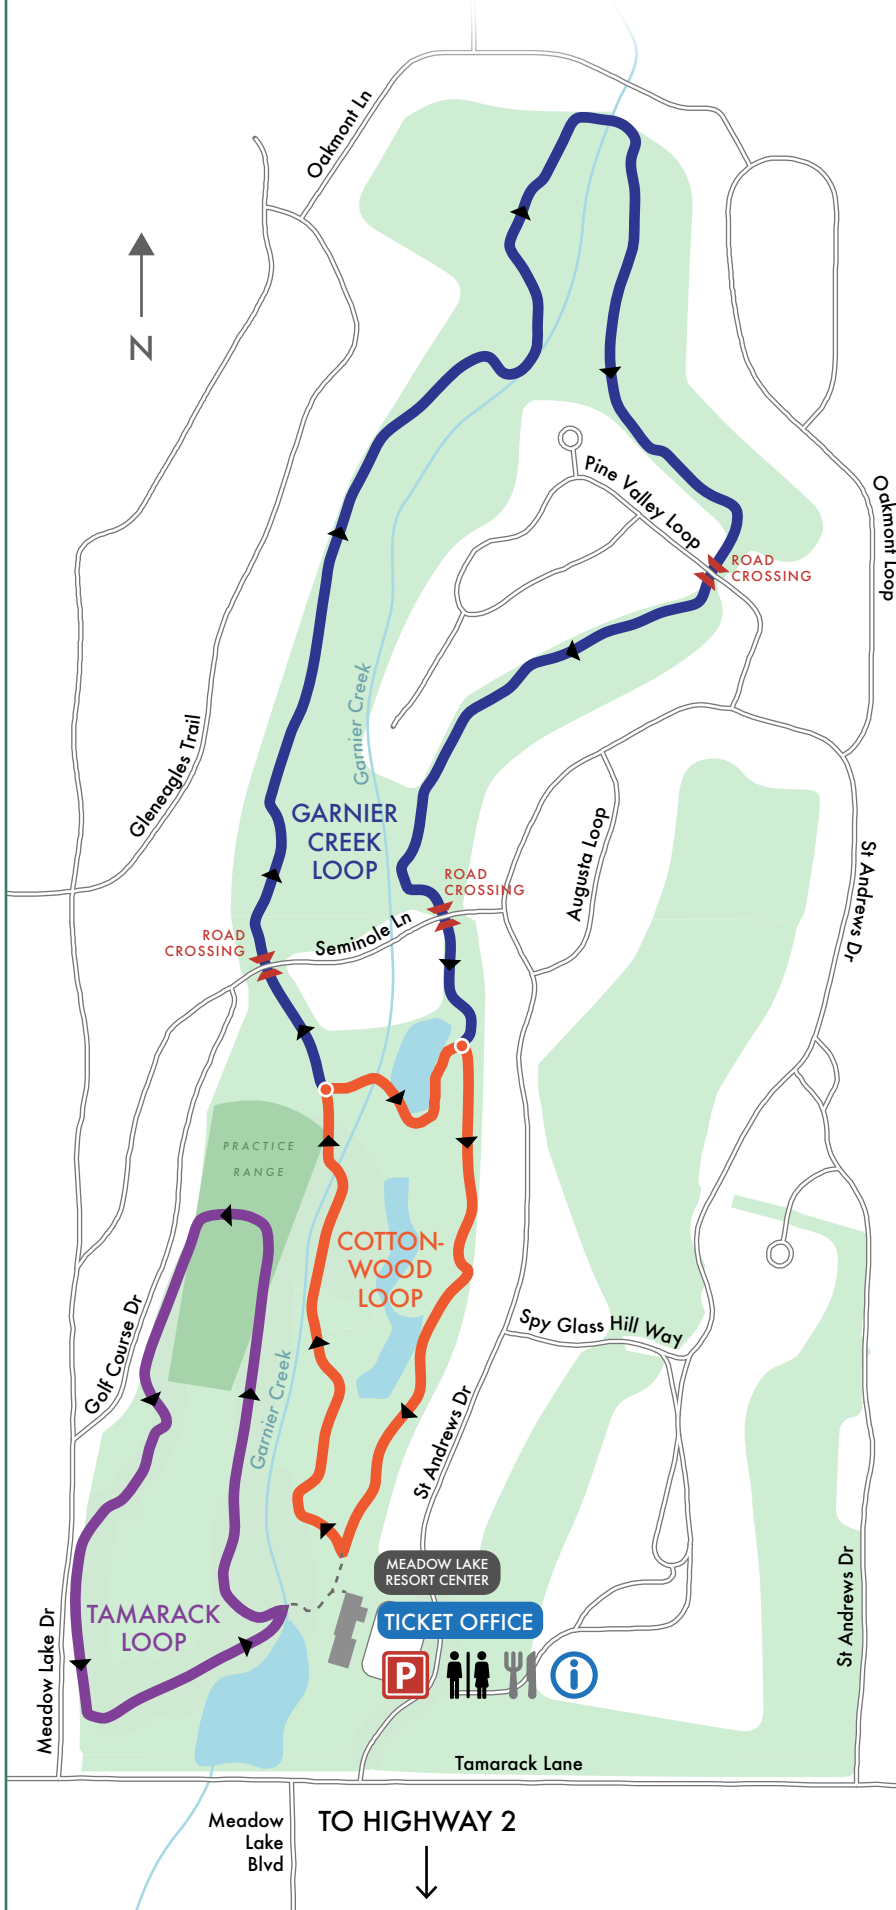

# MEADOW LAKE NORDIC TRAILS

Operated by Glacier Nordic Club, Inc.  
a 501 (c)3 non-profit  
[glacienordicclub.com](http://glacienordicclub.com)

A pass or Glacier Nordic Club membership is required to ski this course

Passes and memberships available for purchase at the Meadow Lake Resort Center

## MEADOW LAKE RESORT CENTER

Open Monday - Sunday  
7am - 10pm

PLEASE STAY ON PREPARED TRACK AT ALL TIMES  
PLEASE NO SNOWSHOEING, WALKING, RUNNING, BIKE RIDING, OR DOGS ALLOWED

### TRAILS

**TAMARACK LOOP** 1.2 km

● Easy

**COTTONWOOD LOOP** 1.3 km

● Easy

**GARNIER CREEK LOOP** 3.5 km

● Easy

DISTANCES ARE APPROXIMATE